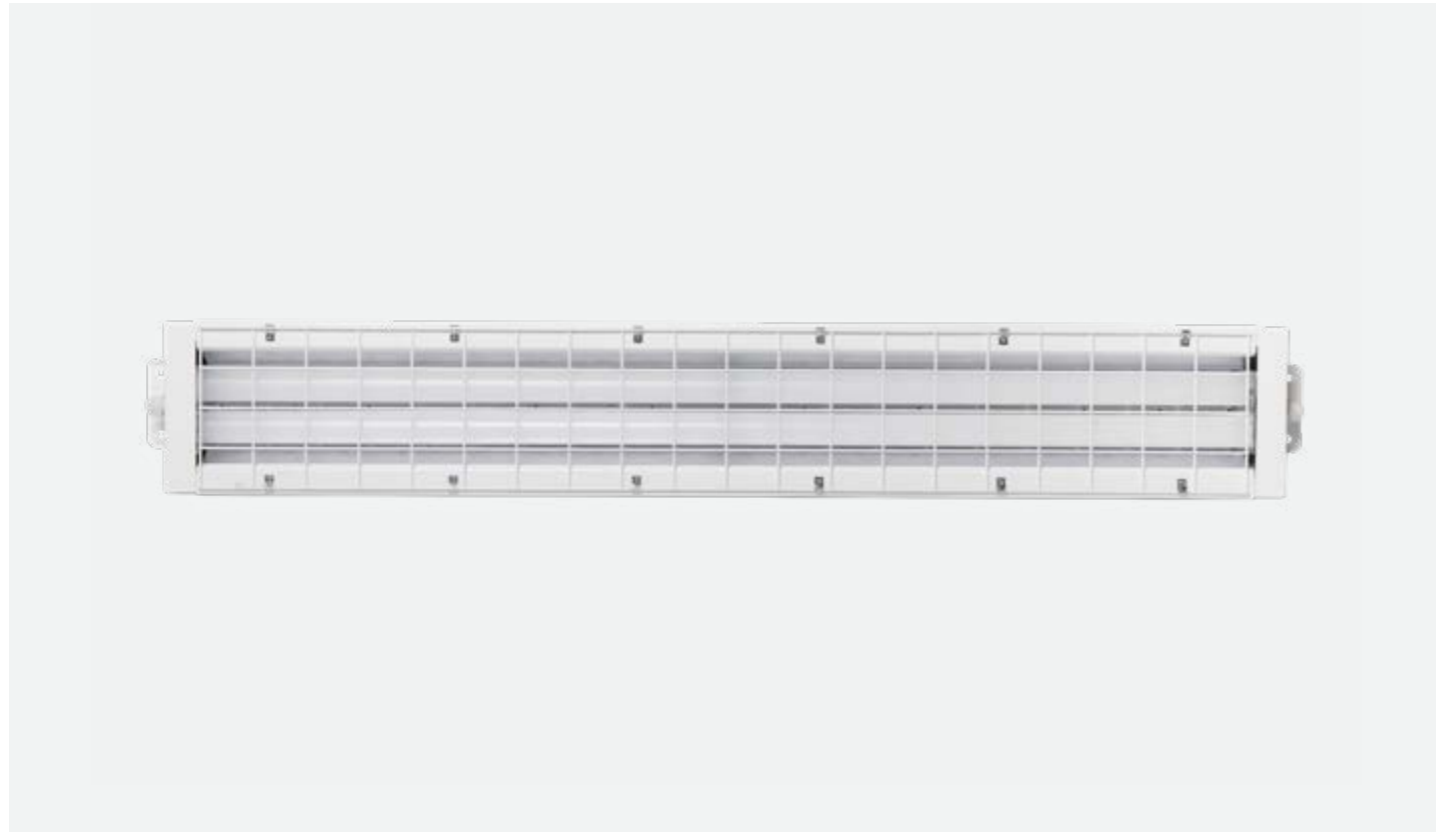

STEEL SPORT

DURABLE SPORTS HALL LUMINAIRE

Steel Sport is a robust luminaire series engineered for indoor sports facilities, combining mechanical protection with controlled optical performance for gymnasiums, arenas, and multipurpose halls.

Each luminaire features integral mechanical protective grilles and impact-resistant housing designed to withstand ball strikes and vibration inherent to sports environments. The durable construction supports long operational life in high-activity settings.

An innovative connection system simplifies both initial installation and future maintenance access. Multiple mounting configurations accommodate varied ceiling structures and arena layouts, providing flexibility across facility types and retrofit scenarios.

Steel Sport delivers practical, specification-grade lighting for sports facilities requiring durability, maintainability, and reliable performance.

Description	Values
Power	80 W / 120 W / 145 W / 160 W
Luminous flux	11 500 lm - 26 100 lm
Efficacy	Up to 163 lm/W
Correlated color temperature	3000 K, 4000 K, 5000 (others on request)
CRI	Ra 80
Light source	Integral LED module
Housing	Steel plate
Coating	White powder coating
RAL	RAL 9010 standard, other RAL on request
Material cover	Ball secure steel net / PMMA
Screws	304 stainless screws
Driver	Tridonic / other optional
Electrical Class	Class I or Class II
Input voltage	198-264 V AC, 50 Hz
Surge protection	Up to 4 kV (L/N - PE)
Functions	DALI as standard
Connection	Supplied as optional according to project specification
Lifetime	70 000 h (at 25 °C)
Ambient temperature	-10 °C to +50 °C
IP Rating	IP23
IK Rating	IK10
Weight	6,2 / 11 kg
Certificates	CE, UKCA, ENEC, Ball Test
Warranty	5 years