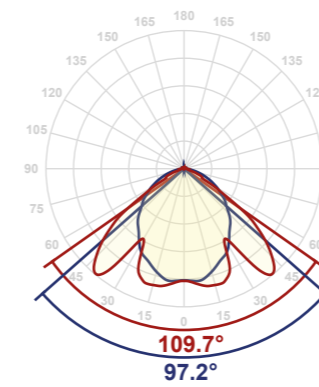

STEEL SPORT OPTICS

S0011