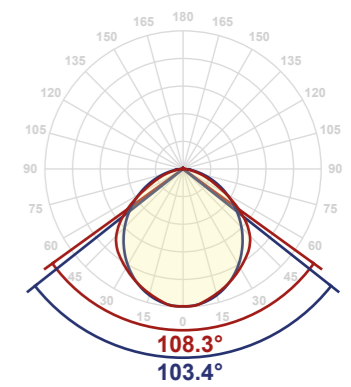

STEEL SPORT OPTICS

Y0002

Contact us for more optical versions