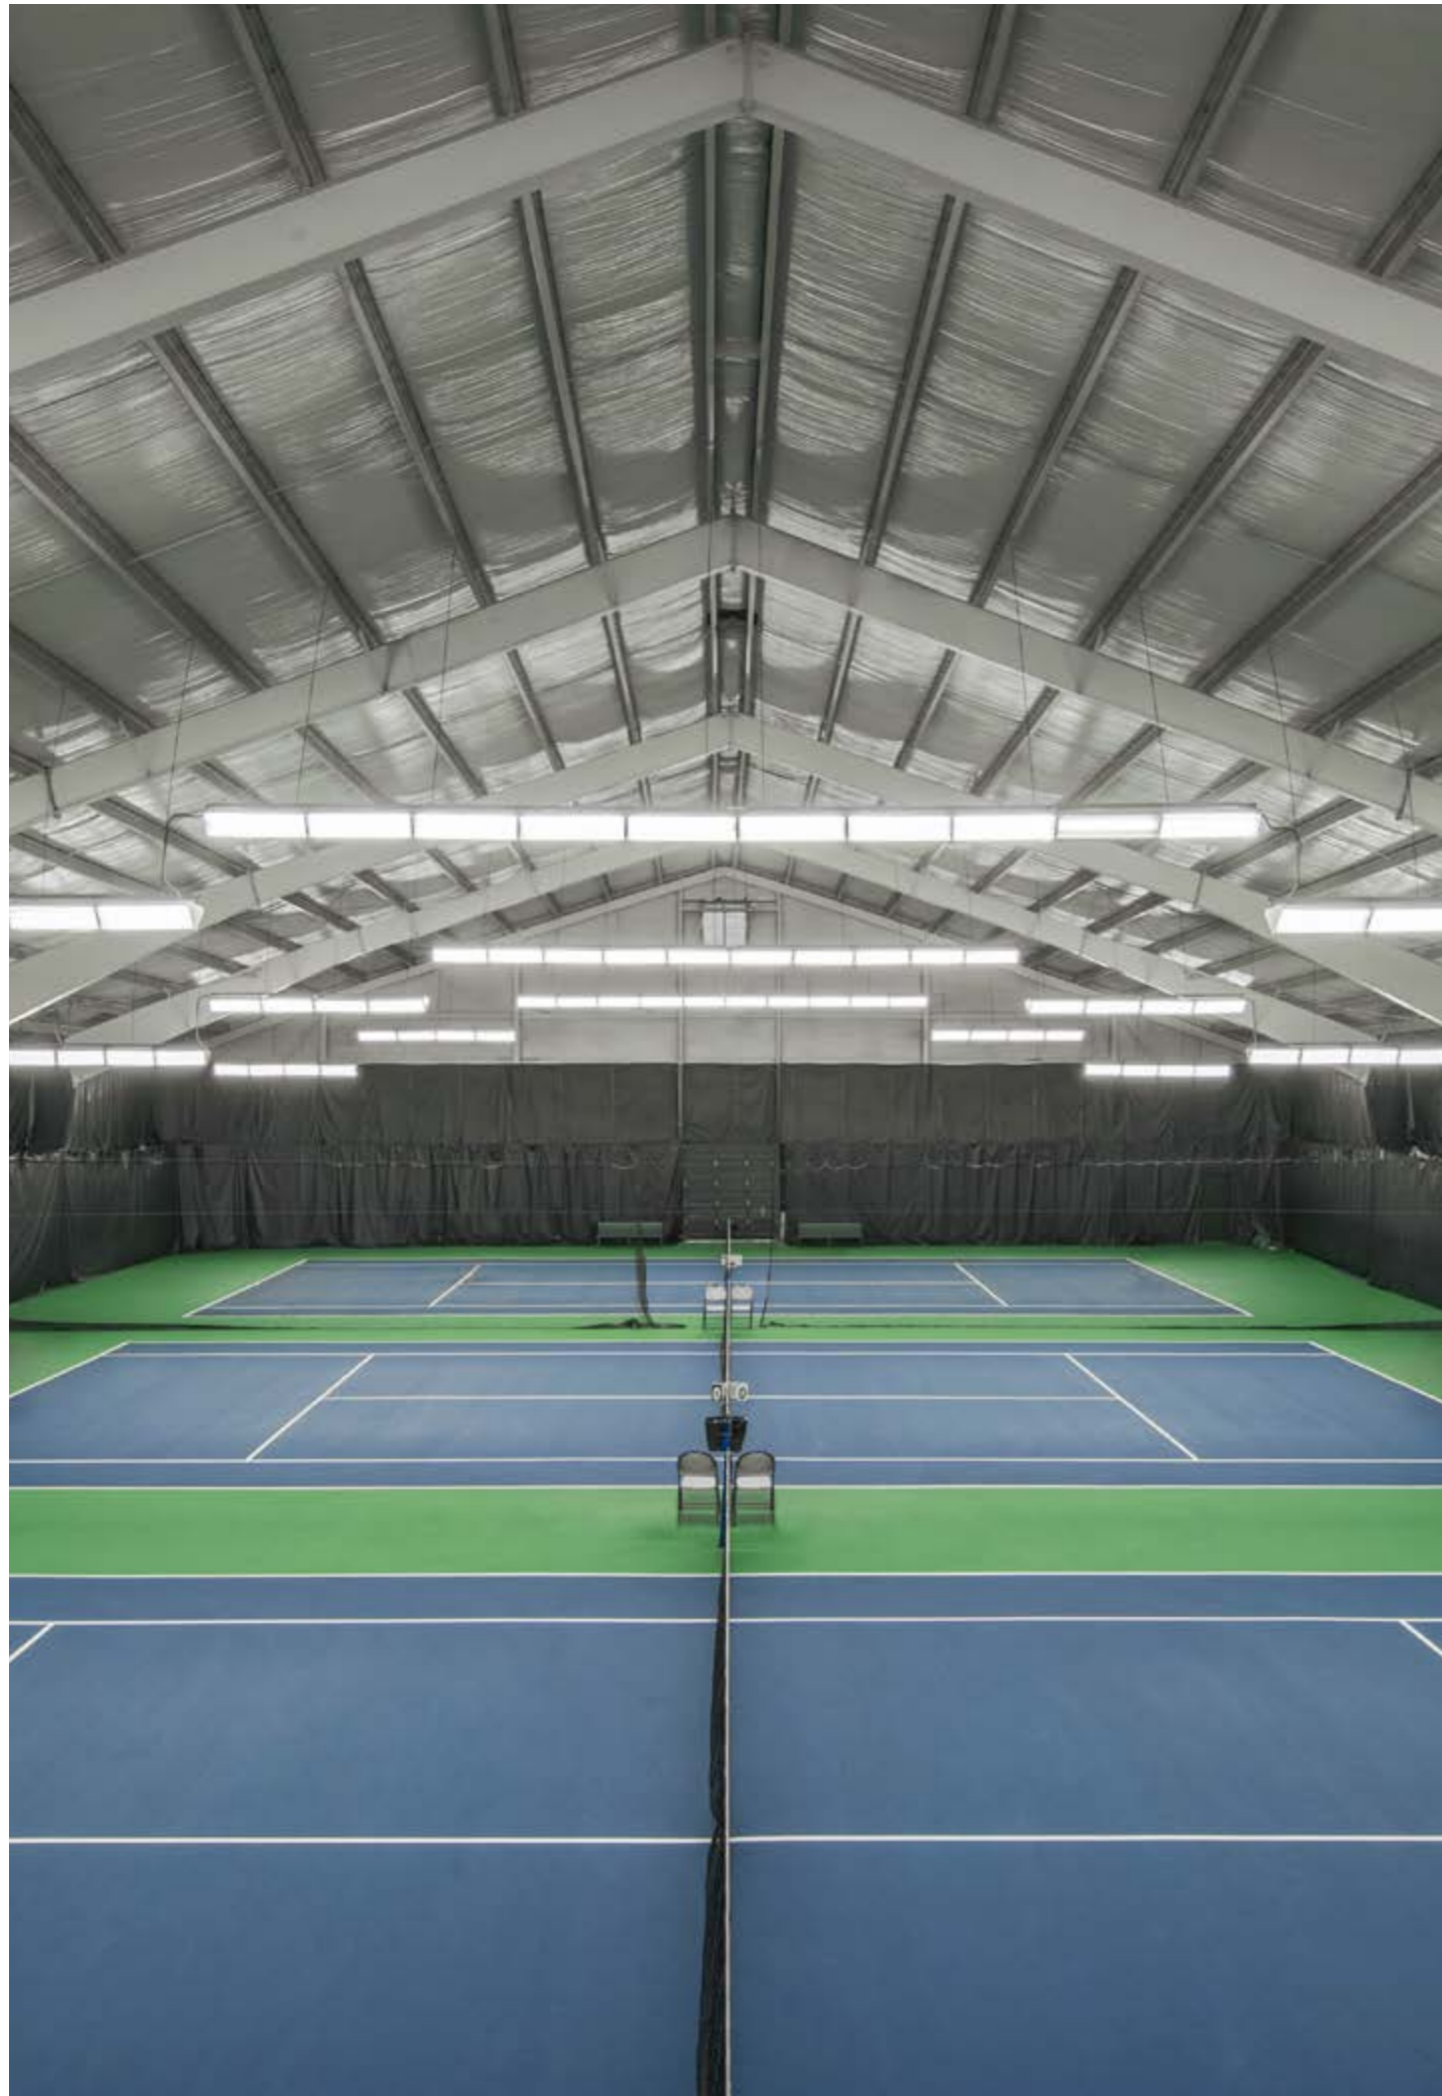

STEEL SPORT OPTICS

Contact us for more optical versions