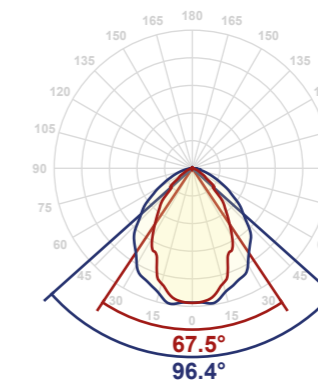

STEEL SPORT OPTICS

S0013

Contact us for more optical versions